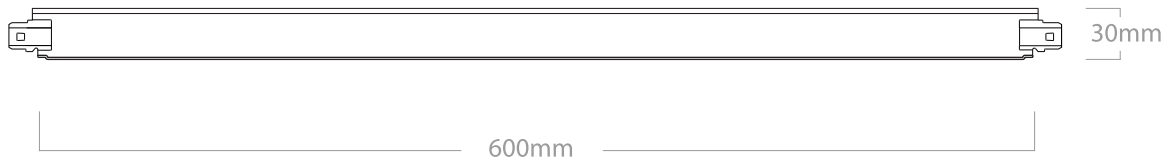

Δευτερέων οδηγός 0,60 / Cross tee 0,60