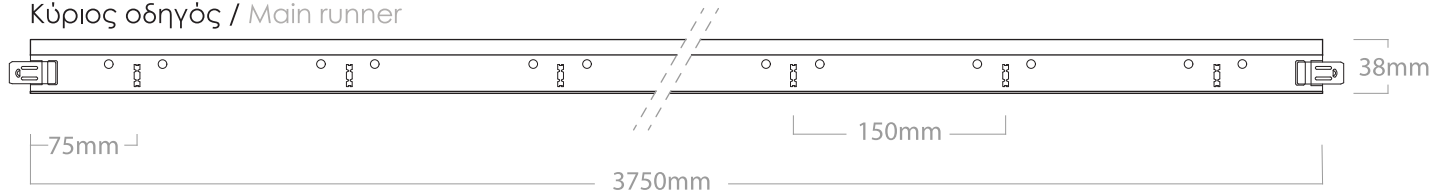

Κύριος οδηγός / Main runner