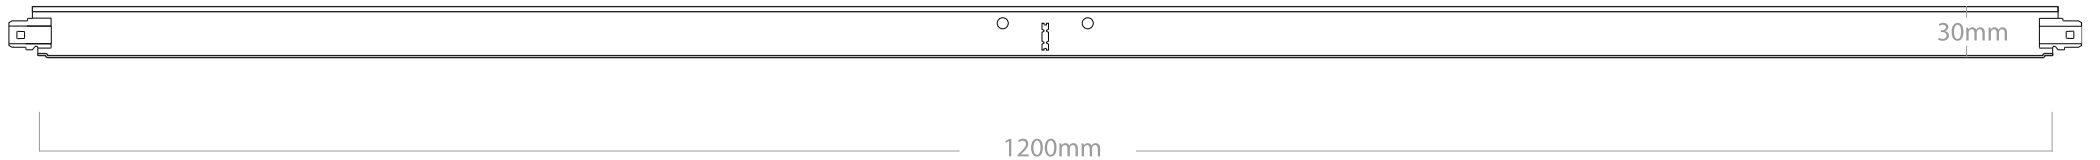

Δευτερέων οδηγός 1,20 / Cross tee 1,20

Συμβατότητα με τύπους οροφής / Tile type compatibility