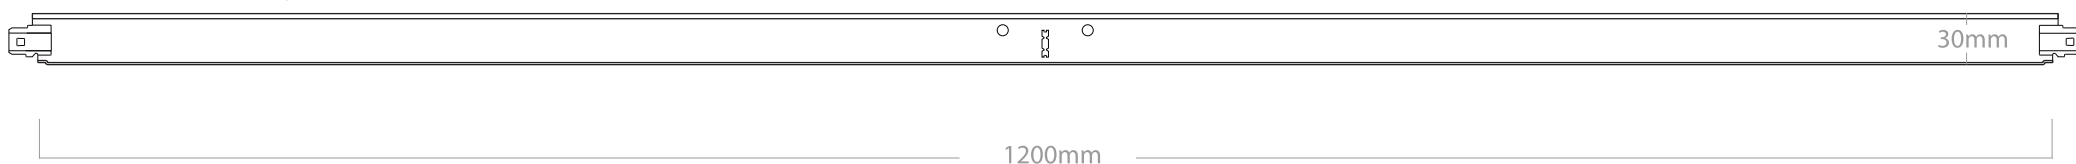

Δευτερέων οδηγός 1,20 / Cross tee 1,20

Συμβατότητα με τύπους οροφής / Tile type compatibility